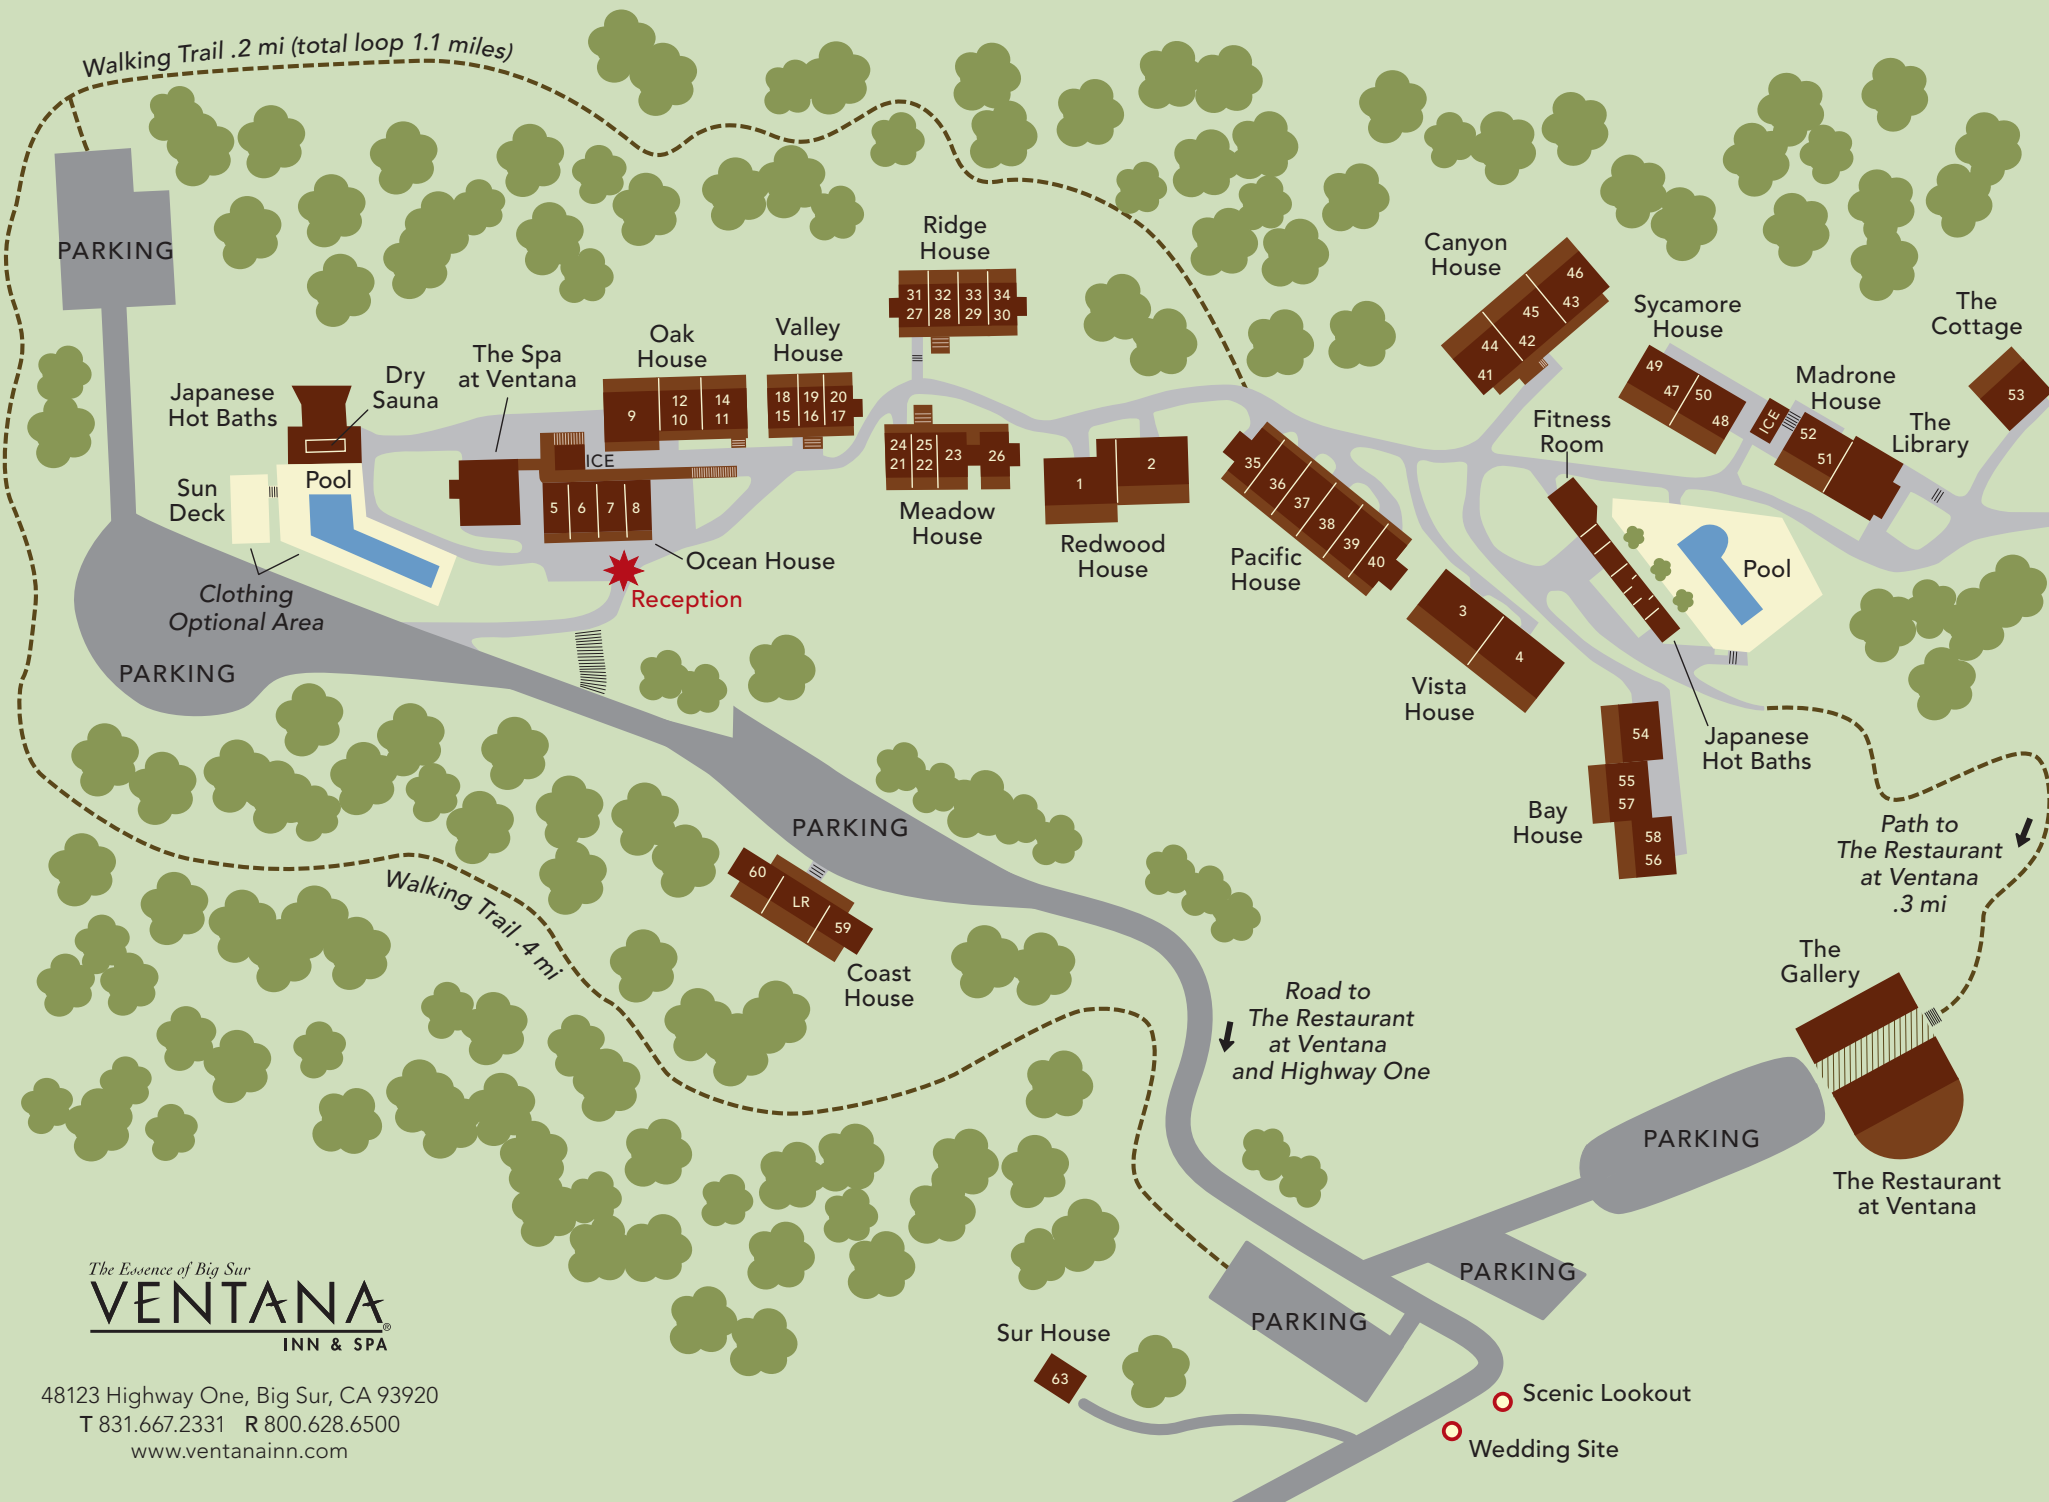

PROPERTY MAP

The Essence of Big Sur
VENTANA
INN & SPA

48123 Highway One, Big Sur, CA 93920
T 831.667.2331 R 800.628.6500
www.ventanainn.com